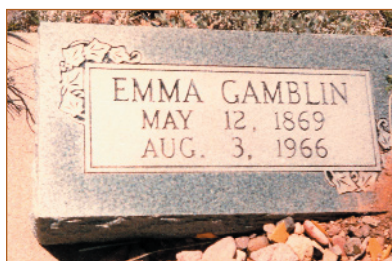

Charles Alfred & Emma Shellhorn

Charles Alfred Shellhorn was born on 25 Jan 1870 to John Shellhorn and Mary Grances Lyda Shellhorn in Richardson, Nebraska. He died on 9 Feb 1908 in Mogollon, Socorro, New Mexico. He was buried in Alma, Catron, New Mexico.

Emma 1960, Glenwod NM

Charles married **Emma Williams** on 12 Jan 1898 in New Mexico. Emma was born on 12 May 1869 in Ohio. After the death of Charles Shellhorn she married **Sylvester Gamblin**. Emma died on 3 Aug 1966 in Silver City, Grant, New Mexico and was buried in Alma Cemetery, Catron, New Mexico.